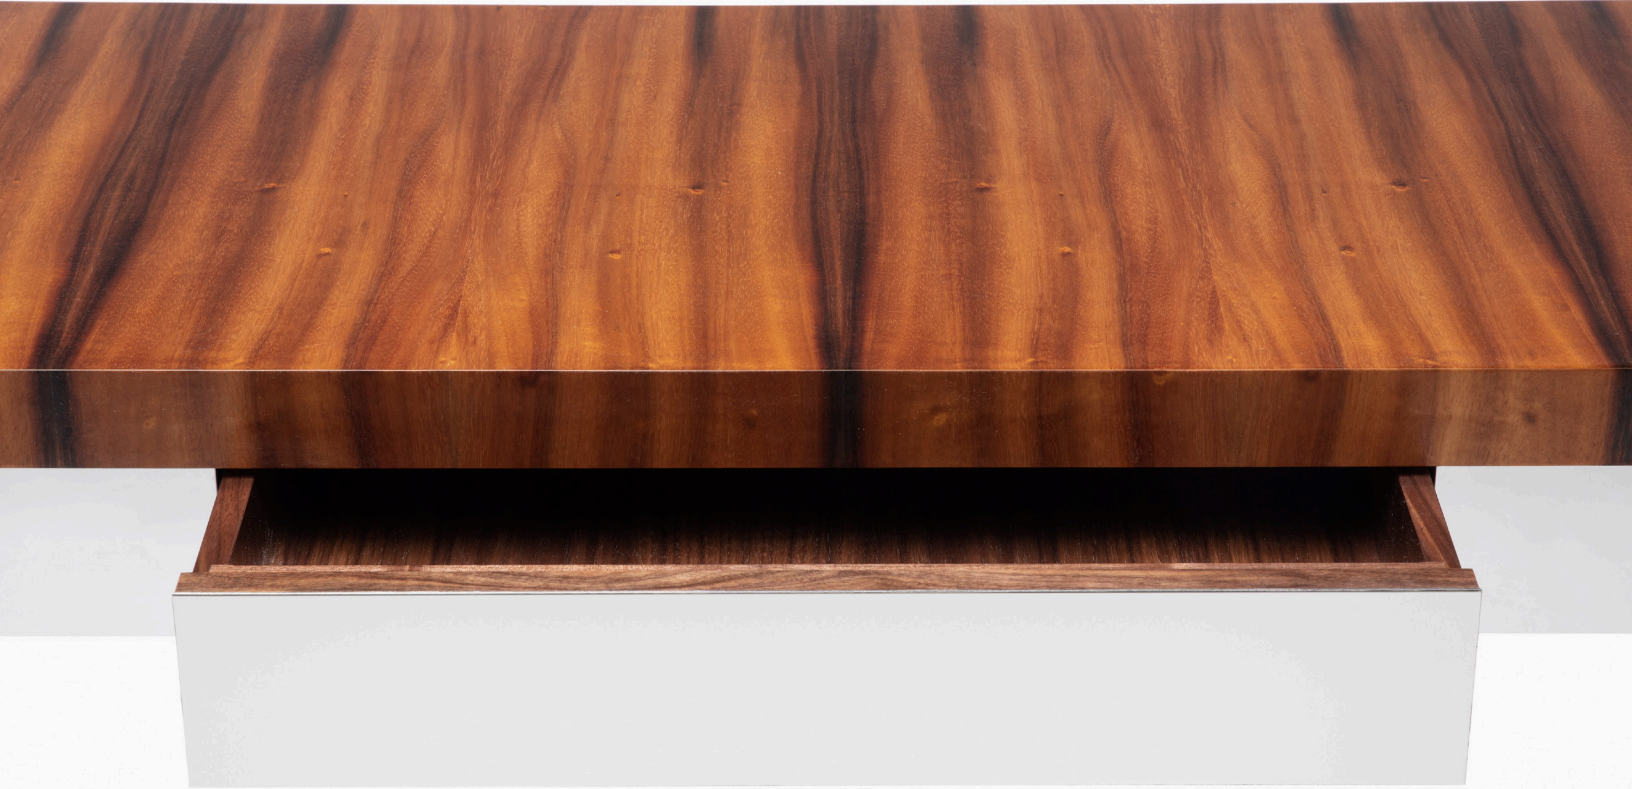

Crescent Console
Model - 1018 | Designed 2018

VLADIMIR
KAGAN

Model | 1018 Crescent Console

Species | Oak, Walnut, Koa
Ash, or Lacquer

Finish | Natural or Ebony

Metal Detail | Polished Stainless Steel or
Polished Brass

Base | Lucite

Width | 78 in 198 cm

Depth | 20 in 51 cm

Height | 29 in 74 cm

Drawer | 24 in x 16 in x 4.25 in
61 cm x 41 cm x 10.8 cm